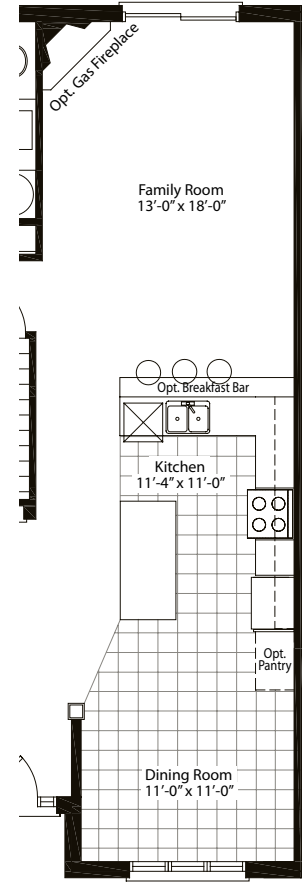

The Cornell • 1212sq.ft

The Cornell A  
1212sq.ft

The Cornell B  
1212sq.ft

The Cornell C  
1212sq.ft

Opt. Gas Fireplace

End Unit

railing

Alternate Staircase  
with Railing

The Cornell Alternate Porch  
(Units 6, 11, 13, 18)

The Cornell B  
Bathroom Layout