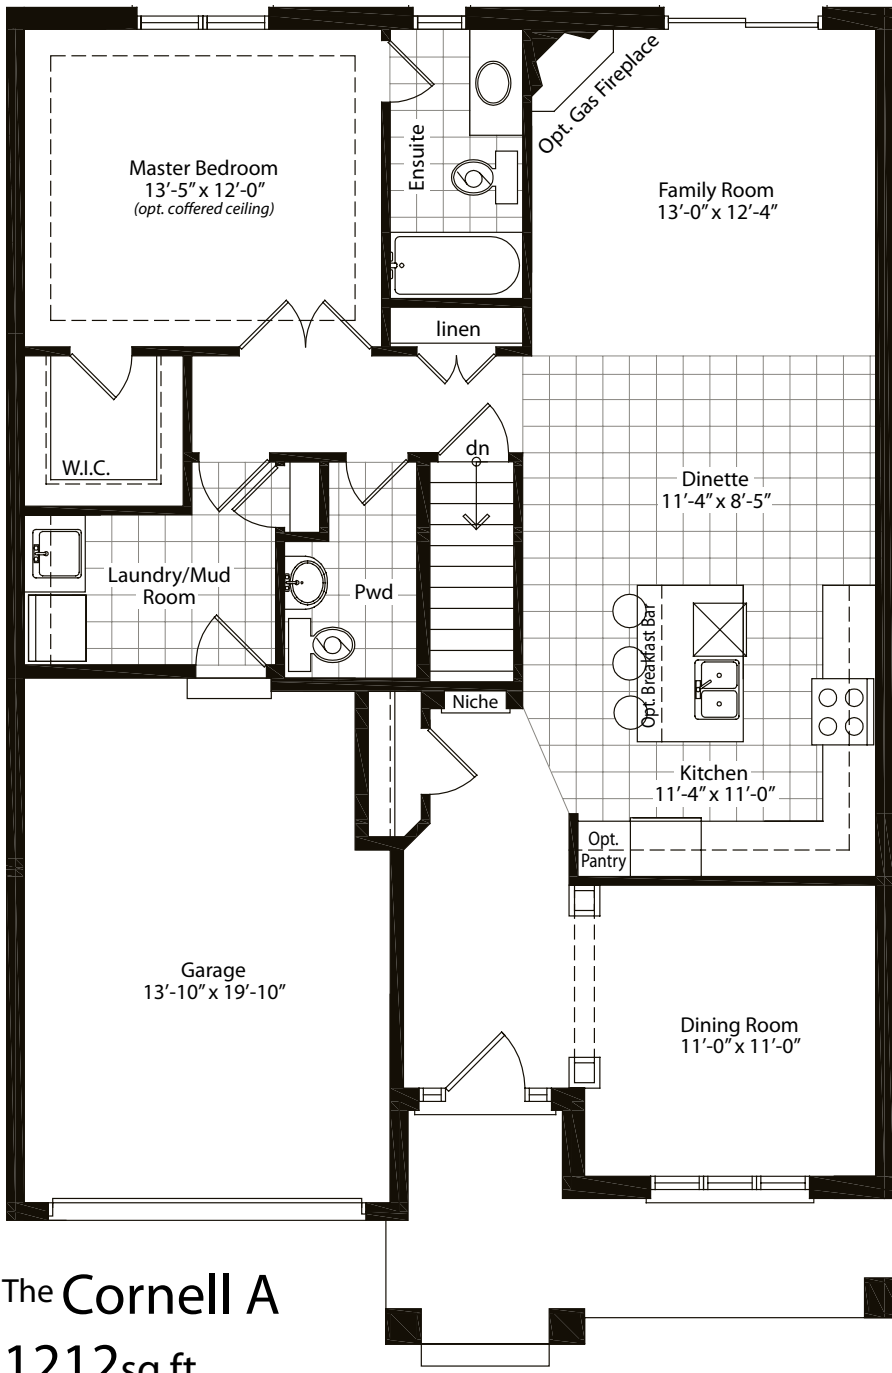

The Cornell • 1212sq.ft

The Cornell A  
1212sq.ft

The Cornell B  
1212sq.ft

The Cornell C  
1212sq.ft

Opt. Gas Fireplace

End Unit

railing

Alternate Staircase  
with Railing

The Cornell Alternate Porch  
(Units 6, 11, 13, 18)

The Cornell B  
Bathroom Layout