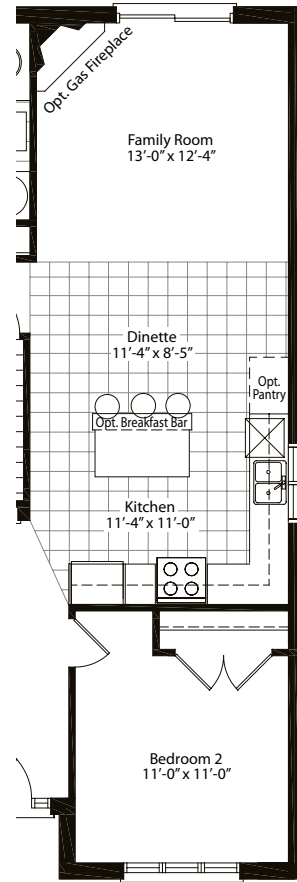

The Cornell • 1212sq.ft

The Cornell A  
1212sq.ft

The Cornell B  
1212sq.ft

The Cornell C  
1212sq.ft

Opt. Gas Fireplace

End Unit

railing

Alternate Staircase  
with Railing

The Cornell Alternate Porch  
(Units 6, 11, 13, 18)

The Cornell B  
Bathroom Layout